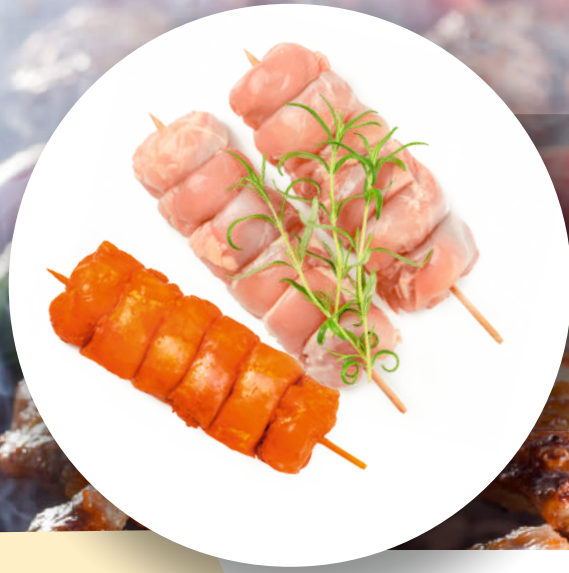

Chicken leg meat skewers 150 g.