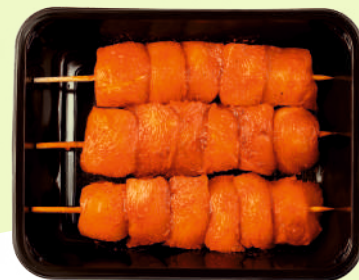

Chicken fillet skewers marinated
150/170 g. chilled**

Primary package	Net weight,kg	Packages per carton	Carton weight,kg	Carton dimension,mm	Pallet weight	Pallet gross weight, kg	Shelf life, days	Storage conditions,°C
MAP*	0,80	6	4,8	537x347x100	288	355	15	0+4
MAP*	1,8	4	5,6	555x336x100	432	488	15	0+4
MAP**	0,80	6	4,8	537x347x100	288	355	13	0+4
MAP**	1,8	4	5,6	555x336x100	432	488	13	0+4